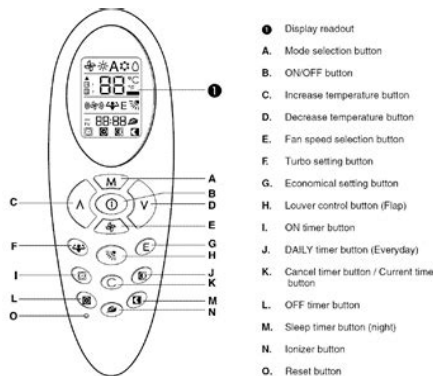

Book Descriptions:

carrier xpression air conditioner remote manual

Fig. 5 — Operating Mode Indicators on Remote Control

- Display readout
- A. Mode selection button
- B. ON/OFF button
- C. Increase temperature button
- D. Decrease temperature button
- E. Fan speed selection button
- F. Turbo setting button
- G. Economical setting button
- H. Louver control button (Flap)
- I. ON timer button
- J. DAILY timer button (Everyday)
- K. Cancel timer button / Current time button
- L. OFF timer button
- M. Sleep timer button (night)
- N. Ionizer button
- O. Reset button

- Preset set point: 77 F
- Fan speed: AUTO
- Timer mode: Disabled
- Discharge air direction: Pre-set position based on operation in "Cool" or "Heat" mode.

Table 1 — Louver Positions

SYMBOL ON REMOTE CONTROL	DESCRIPTION
	Louver position will be set automatically. Louver will be set to the closed position according to the operation mode.
	The louver can be set to one of six different airflow directions.
	The louver will continuously swing up and down. The "swing" setting will provide optimal, even air distribution in the room.